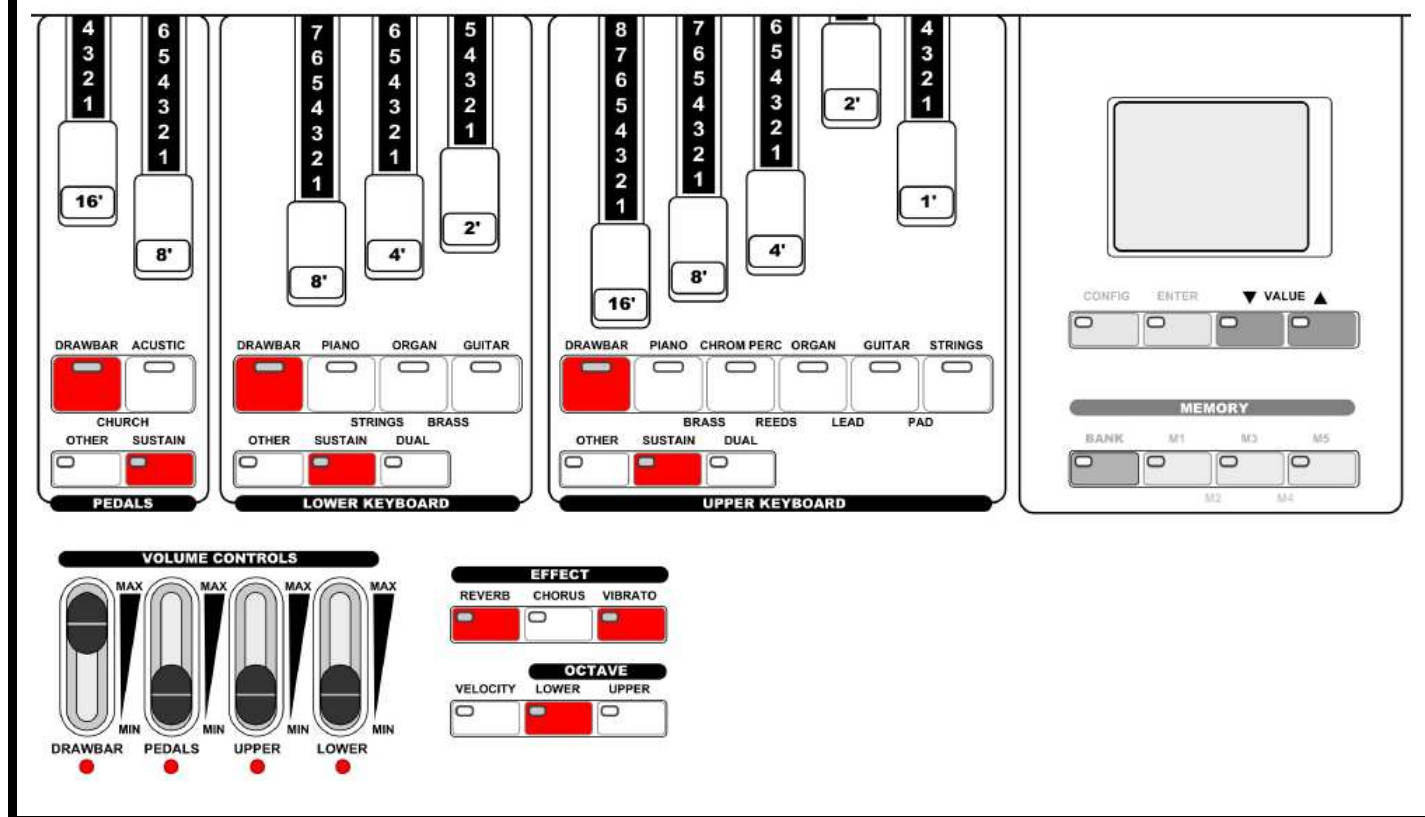

SUGESTÃO 05

Prezado Cliente:

Este é mais um trabalho de assessoria e suporte, prestado pela TOKAI aos seus fieis clientes e usuários! Atendendo a um grande número de pedidos, elaboramos esta “Apostila de Registro”. Este guia é apenas um ponto de partida com sugestões de registro para você se familiarizar com os sons do órgão e esperamos que esta iniciativa da TOKAI, seja de grande utilidade!

Quaisquer dúvidas, sugestões, reclamações ou havendo interesse em receber informações sobre os produtos TOKAI, entre em nosso site:

www.tokai.com.br

ou acesse nossa página no facebook:

facebook.com/tokaiteclasbrasil

Estaremos inteiramente à sua disposição.