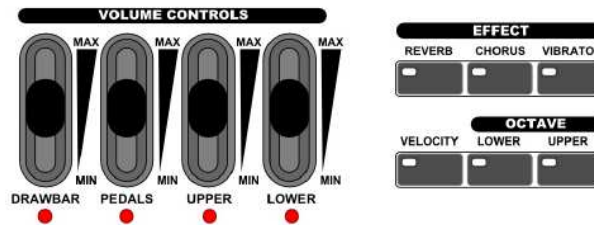

APOSTILA DE REGISTRAÇÕES

MD-550
DRAWBARS