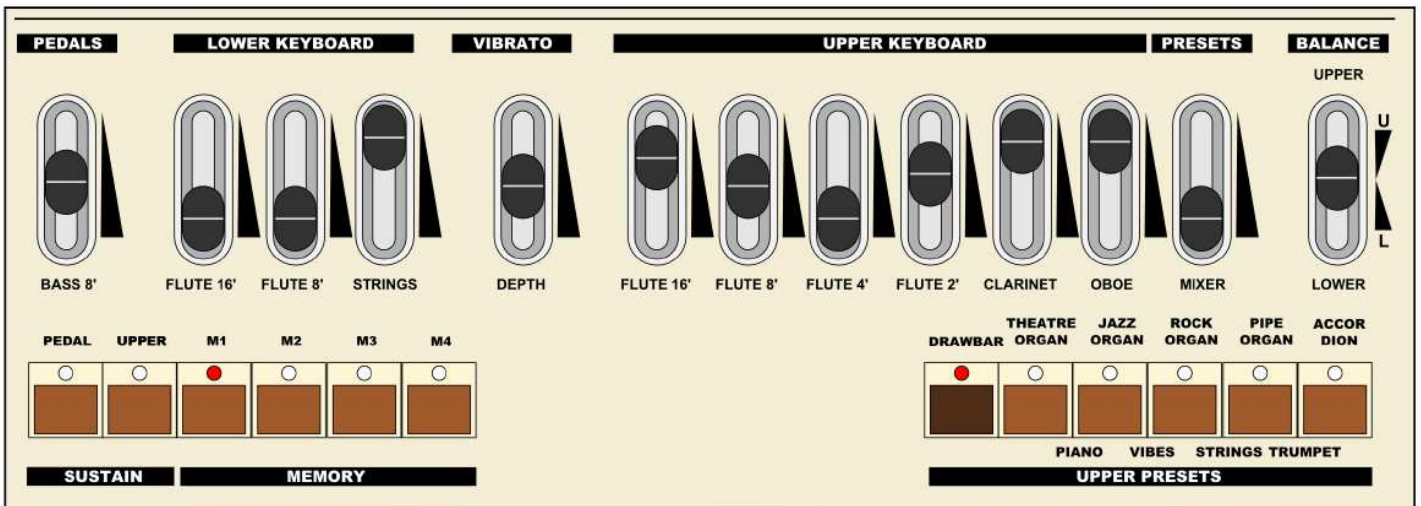

APOSTILA DE REGISTRAÇÕES

TK-100